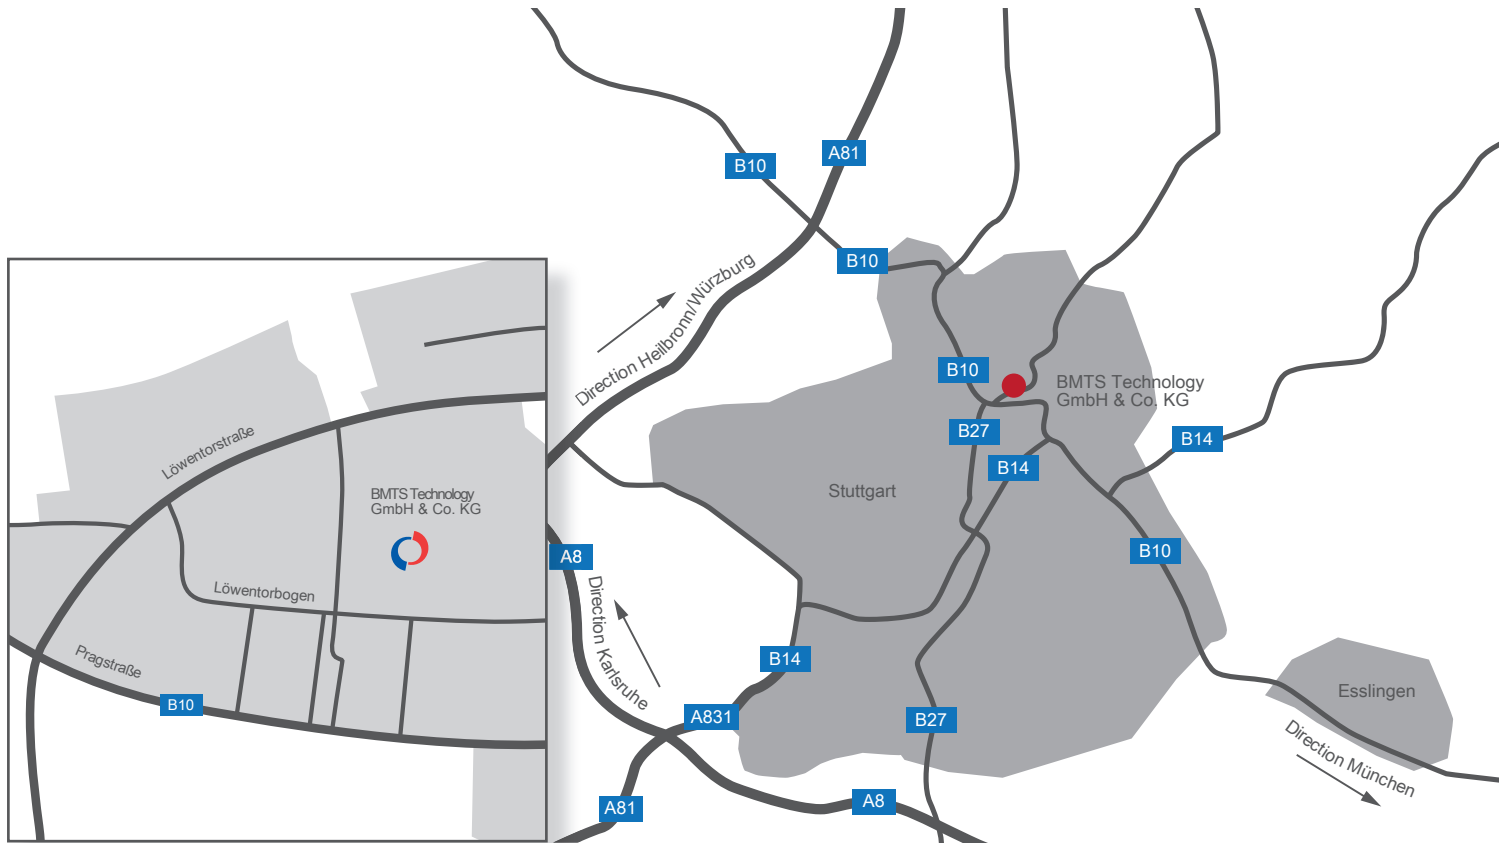

Directions

BMTS Technology GmbH & Co. KG, Löwentorstraße 68, 70376 Stuttgart, Germany

[A81 highway] coming from Heilbronn/Würzburg

Leave the A81 highway at exit 17 (Stuttgart-Zuffenhausen) and follow the B10 federal road toward the city center. Keep left toward Löwentorstraße, briefly follow Löwentorstraße, and finally turn right onto Löwentorbogen.

[A81 highway] coming from Singen

At junction 20 (Autobahnkreuz Stuttgart), take the A831 highway and then the B14 federal road. Take the L1187 country road toward the city center and turn right onto Heilbronnerstraße/B10 federal road. At the fork, continue toward Löwentorstraße and finally turn right onto Löwentorbogen.

[A8 highway] coming from Munich (München)/Ulm

Leave the A8 highway at exit 55 (Wendlingen) and merge onto the B313 federal road toward Esslingen-Zentrum/Plochingen, which then feeds into the B10 federal road. Continue on this road and finally turn right onto Löwentorbogen.

[B14 federal road]

When approaching via the B14 federal road, which goes through Stuttgart, you will go through a three-lane tunnel. When in this tunnel, take the left lane toward Pforzheim (B10). The B14 federal road from Waiblingen and the B295 federal road from Leonberg/Stuttgart also feed into the B10 federal road and eventually turn into Löwentorbogen.